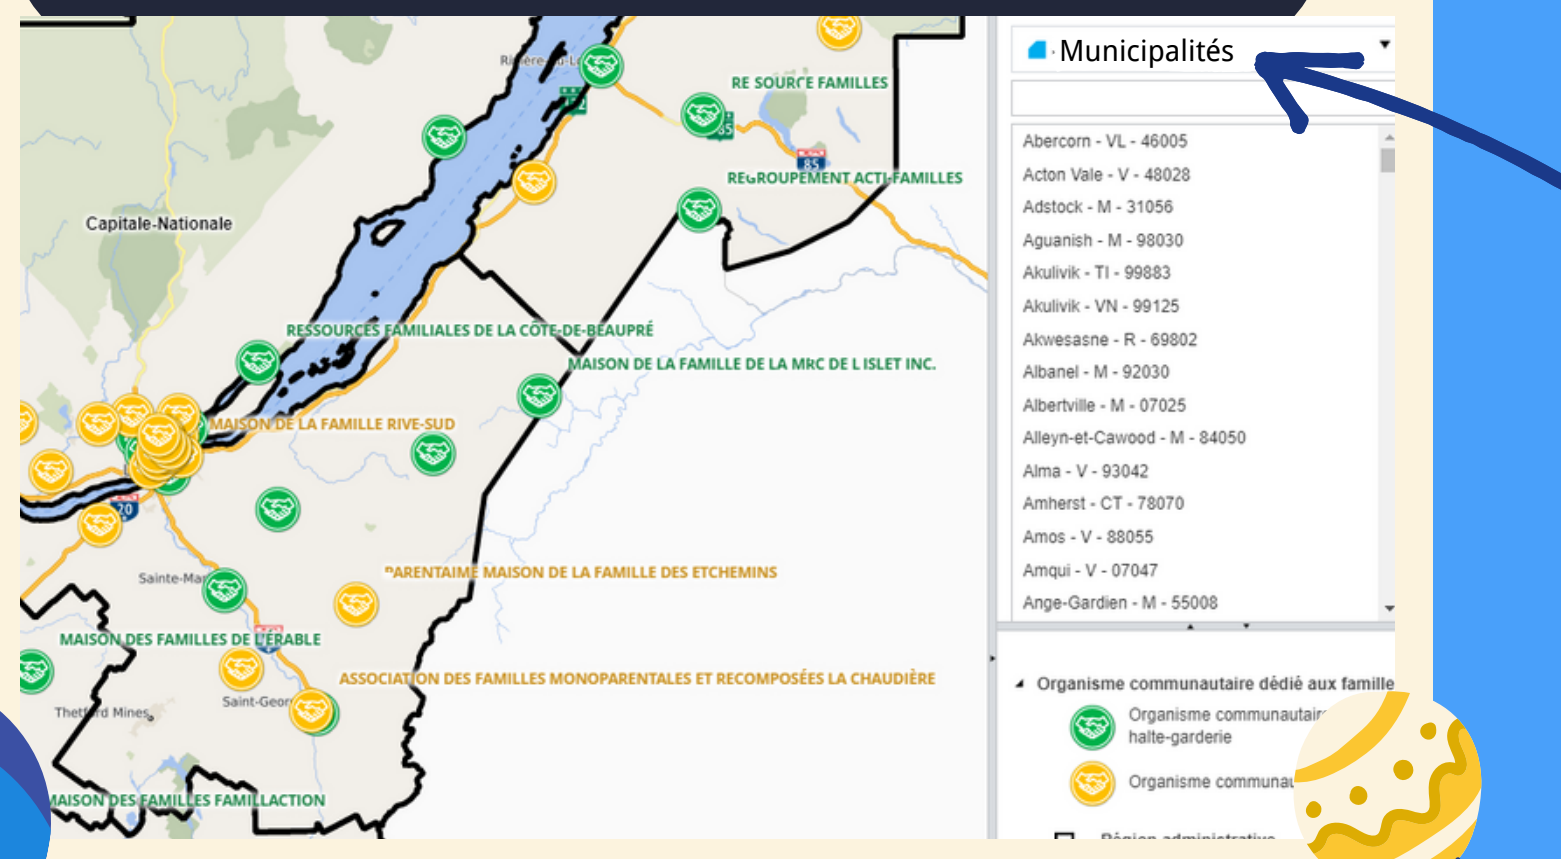

WHAT IS A HALTE-GARDERIE COMMUNAUTAIRE (HGC)?

HGCs are educational daycare services offered by a community organization that serves families with young children.

The majority of HGCs operate on a half-day basis. Children attend HGC on an **occasional**, **part-time** or **temporary basis**, depending on the rules and regulations, activities or mandate of the community organization.

How to find a community drop-in daycare center (or HGC)?

1. Go to the website of the ministère de la Famille

Click on the link below to access the **interactive map**

<https://www.mfa.gouv.qc.ca/fr/Famille/tout-pour-nos-enfants/carte/index.aspx>

2. Click on **Choisir un jeu de thématiques à partir de la liste**

3. Click on **Organismes communautaires dédiés aux familles**

4. Enter the municipality of your choice

5. Choose an option

Click on a green or yellow dot to see the coordinates of a daycare

3. Click on the + PLUS to enlarge the map and choose a municipality

4. Click on the daycare of your choice

5. Visit the indicated website or contact the daycare to get more information