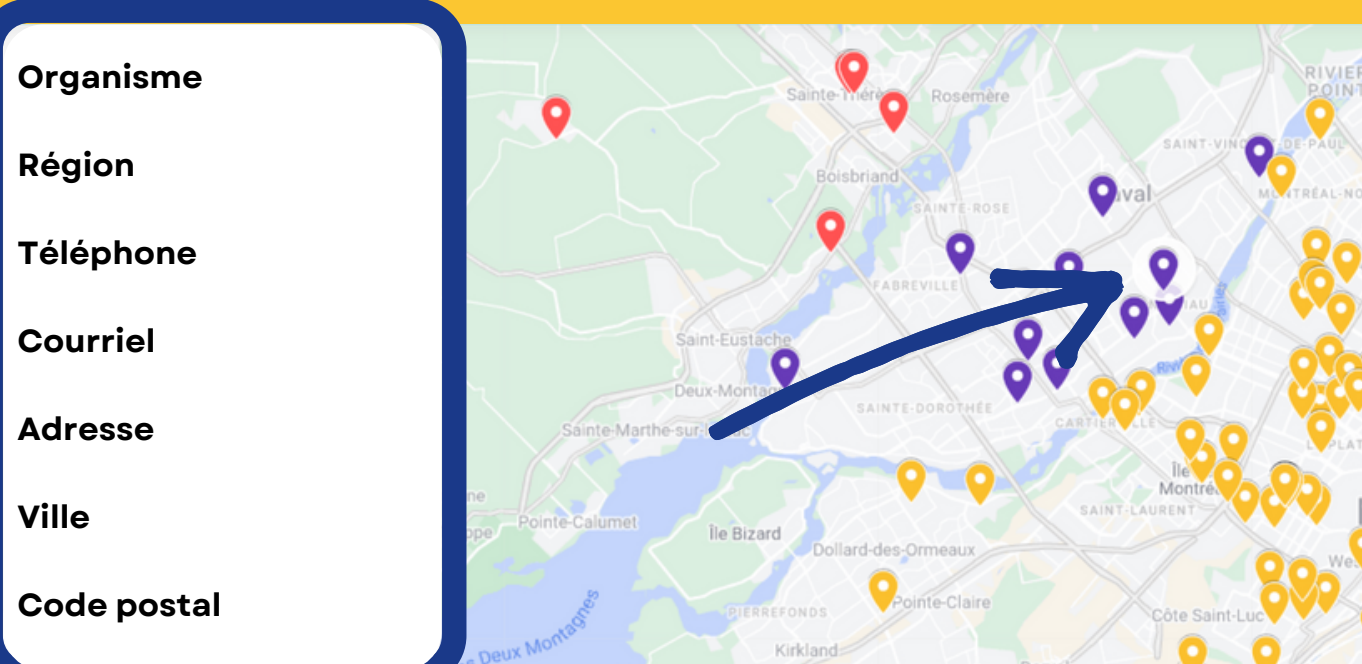

2. Click on **Choisir un jeu de thématiques à partir de la liste**

3. Click on **Organismes communautaires dédiés aux familles**

4. Enter the municipality of your choice

5. Choose an option

Click on a green or yellow dot to see the coordinates of a daycare

6. Contact the selected daycare for more information

How to find a community drop-in daycare center or HGC? (continuation)

The AHGCQ supports families by promoting services for children and their parents

1. Visit the website of the AHGCQ

Click on the link below to access the Association des haltes-garderies communautaires du Québec

<https://gardeatypique.org>

2. Click on the menu TROUVER UNE HGC PRÈS DE CHEZ MOI

3. Click on the + PLUS to enlarge the map and choose a municipality

4. Click on the daycare of your choice

5. Visit the indicated website or contact the daycare to get more information