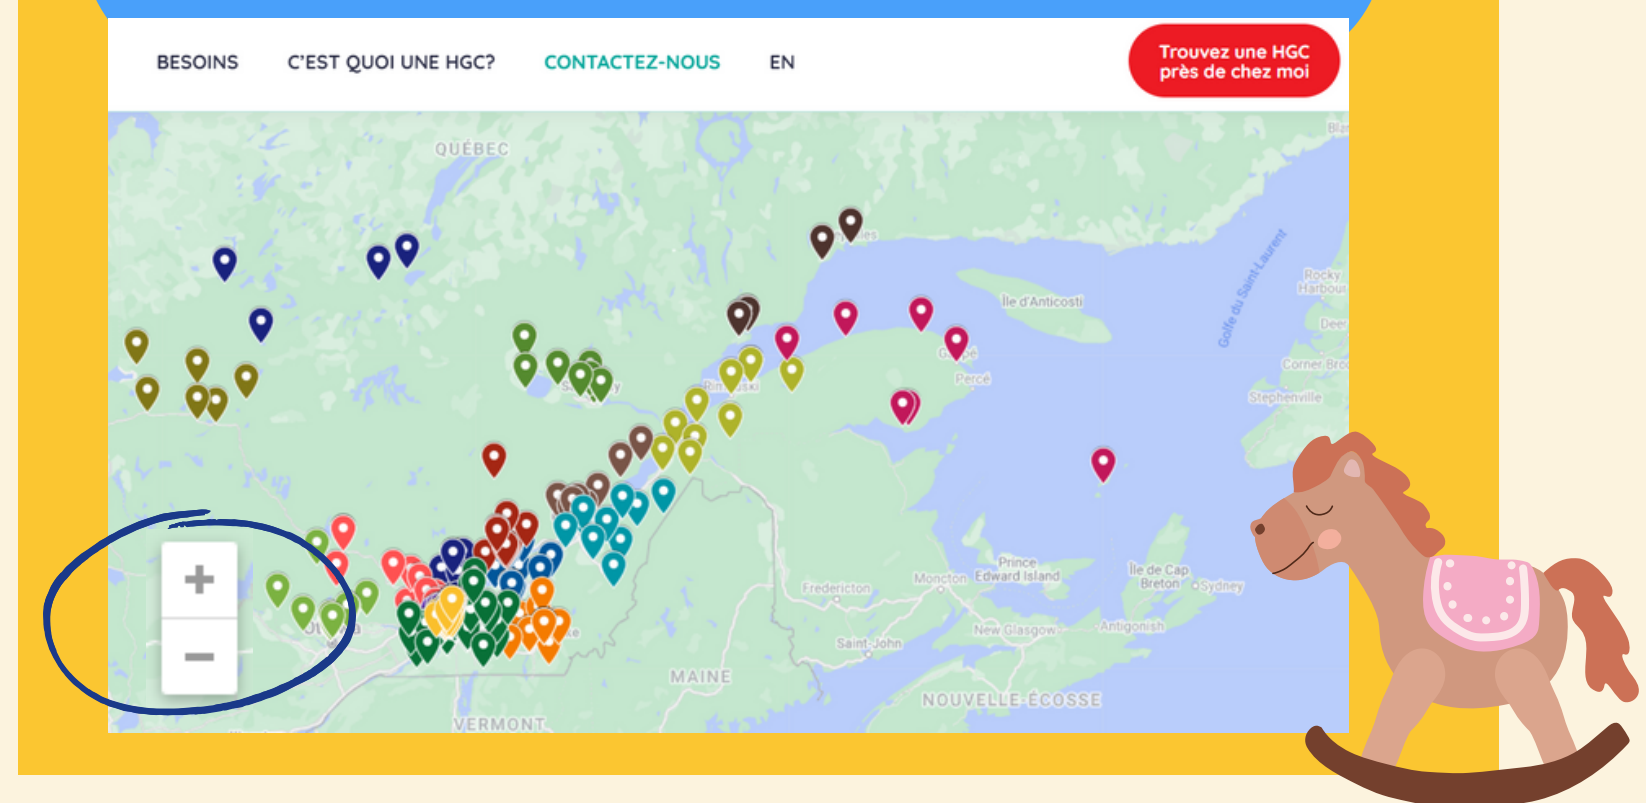

2. Click on **Choisir un jeu de thématiques à partir de la liste**

3. Click on **Organismes communautaires dédiés aux familles**

4. Enter the municipality of your choice

5. Choose an option

Click on a green or yellow dot to see the coordinates of a daycare

6. Contact the selected daycare for more information

How to find a community drop-in daycare center or HGC? (continuation)

The AHGCQ supports families by promoting services for children and their parents

1. Visit the website of the AHGCQ

Click on the link below to access the Association des haltes-garderies communautaires du Québec

<https://gardeatypique.org>

2. Click on the menu TROUVER UNE HGC PRÈS DE CHEZ MOI

3. Click on the + PLUS to enlarge the map and choose a municipality

4. Click on the daycare of your choice

5. Visit the indicated website or contact the daycare to get more information