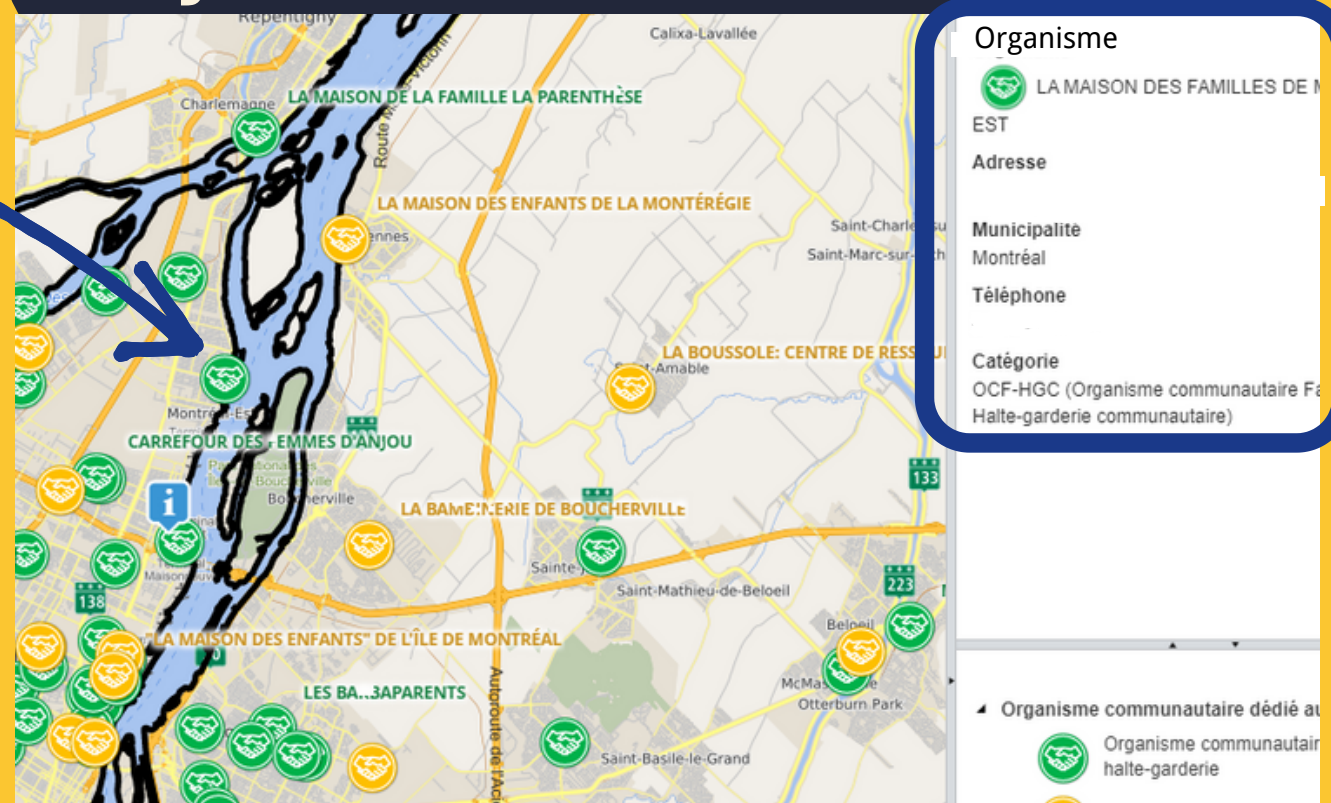

How to find a community drop-in daycare center (or HGC)?

1. Go to the website of the ministère de la Famille

Click on the link below to access the **interactive map**

<https://www.mfa.gouv.qc.ca/fr/Famille/tout-pour-nos-enfants/carte/index.aspx>

2. Click on **Choisir un jeu de thématiques à partir de la liste**

3. Click on **Organismes communautaires dédiés aux familles**

4. Enter the municipality of your choice

5. Choose an option

Click on a green or yellow dot to see the coordinates of a daycare

6. Contact the selected daycare for more information

How to find a community drop-in daycare center or HGC? (continuation)

The AHGCQ supports families by promoting services for children and their parents

3. Click on the + PLUS to enlarge the map and choose a municipality

4. Click on the daycare of your choice

5. Visit the indicated website or contact the daycare to get more information